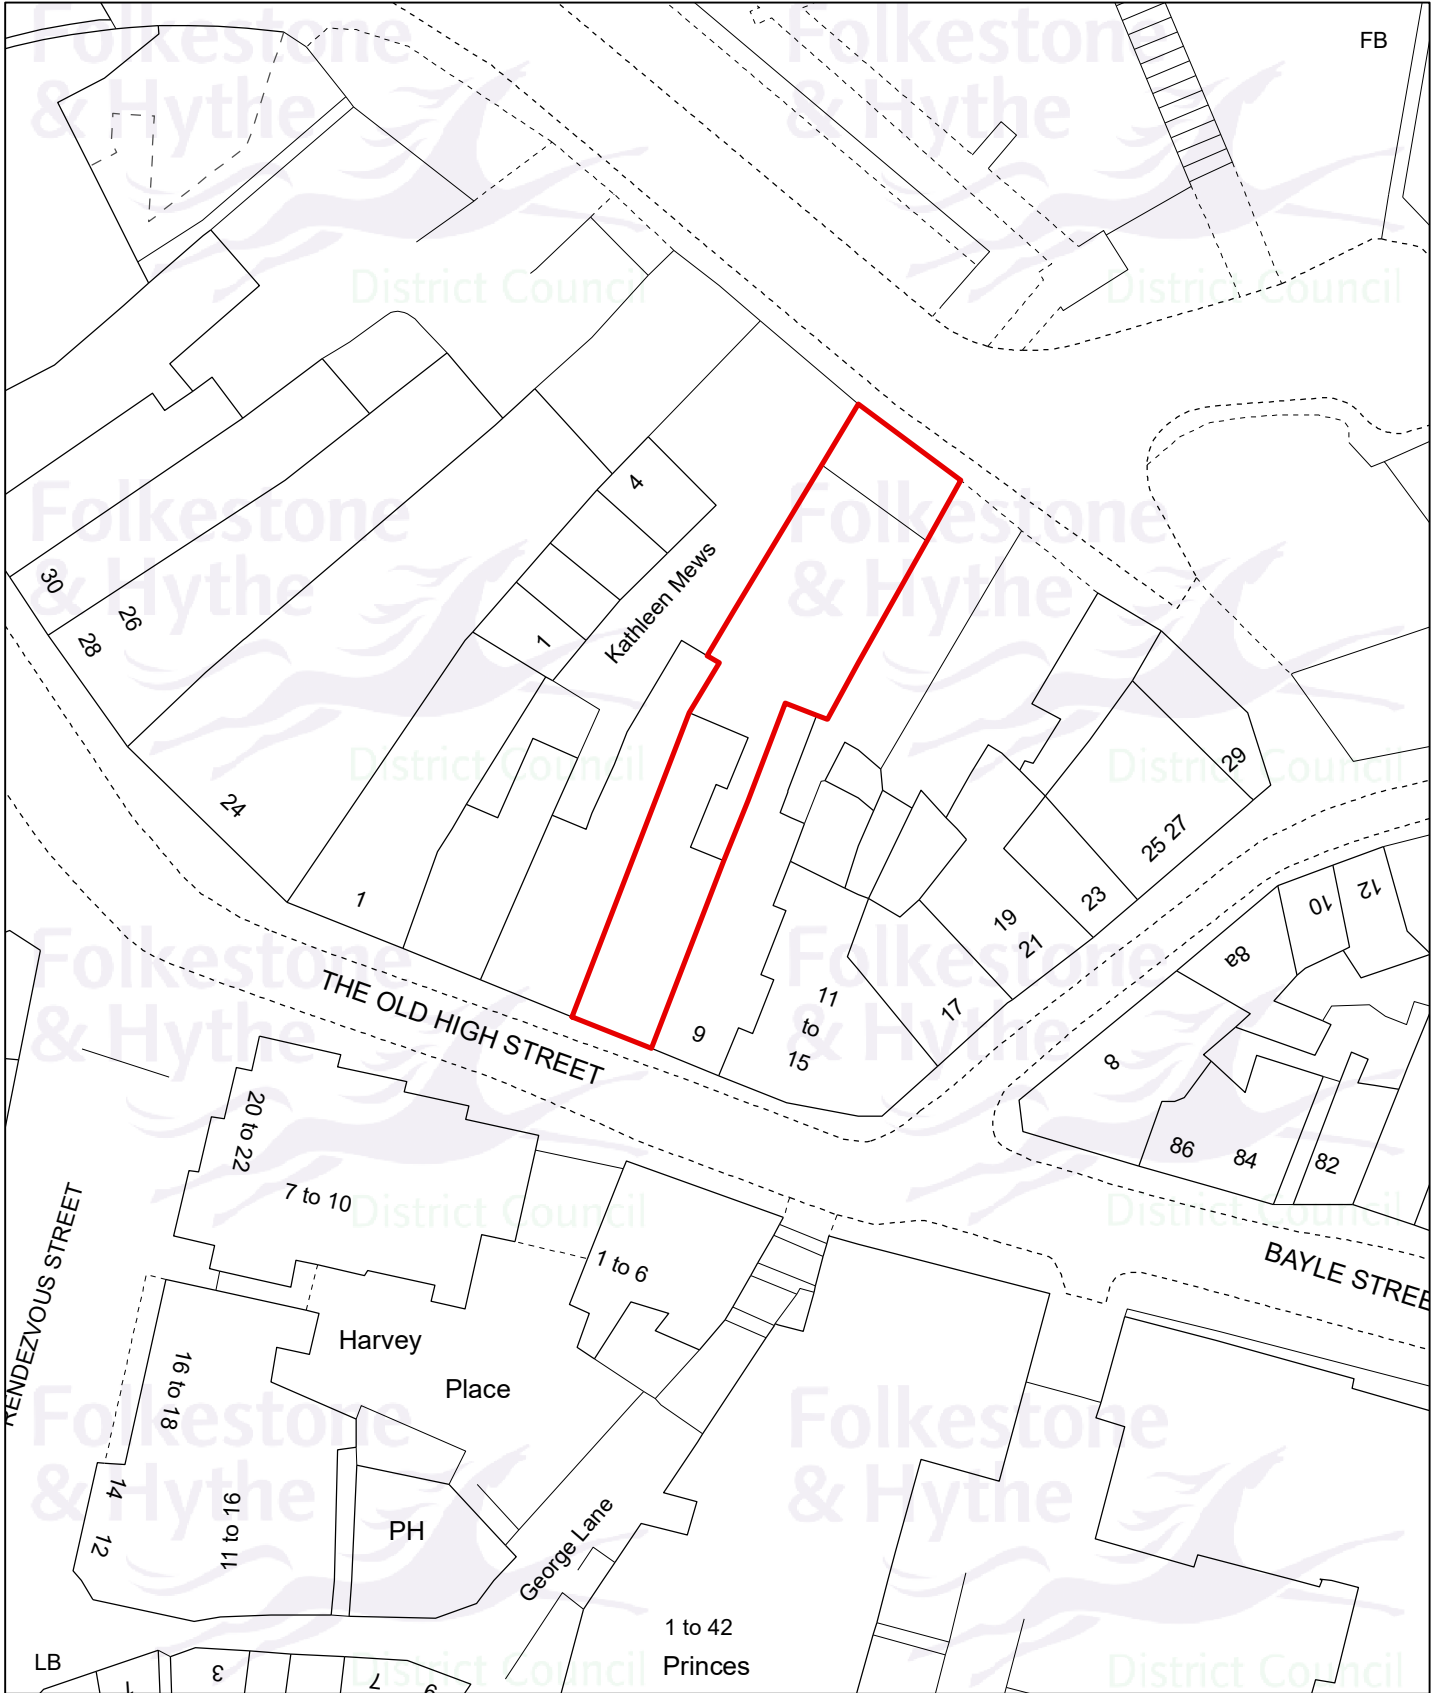

7 The Old High Street, Folkestone, Kent, CT20 1RJ

Drawn date:
10 May 2022

Drawn by:
A. Gheroghita

Drawing ref:
21/2449/FH

Contains Ordnance Survey data
© Crown copyright and database right
Folkestone & Hythe District Council 100019677 - 2022

Drawn at 1:500 on A4